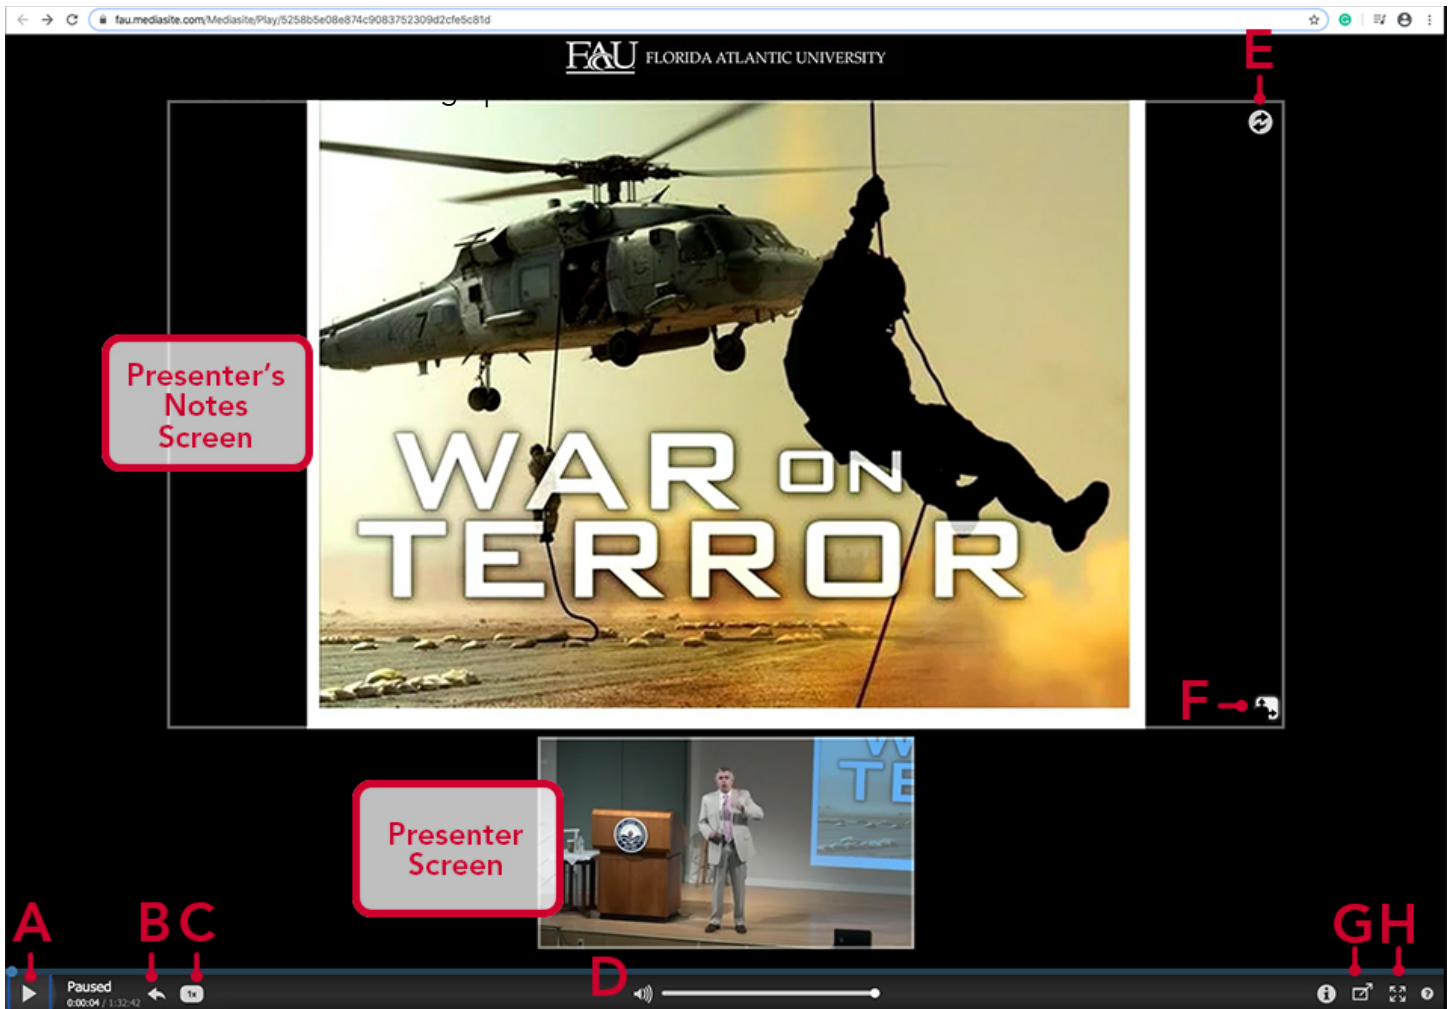

Video Catch-up Console Options

A	START/PAUSE
B	REWIND
C	SPEED UP OR SLOW DOWN
D	MUTE & VOLUME CONTROL
E	TOGGLE BETWEEN SCREENS <i>The icon may disappear but will be viewable again when your mouse pointer hovers over the video.</i>
F	HIDE ONE OF THE SCREENS
G	OPEN IN A NEW WINDOW
H	MAKE FULL SCREEN